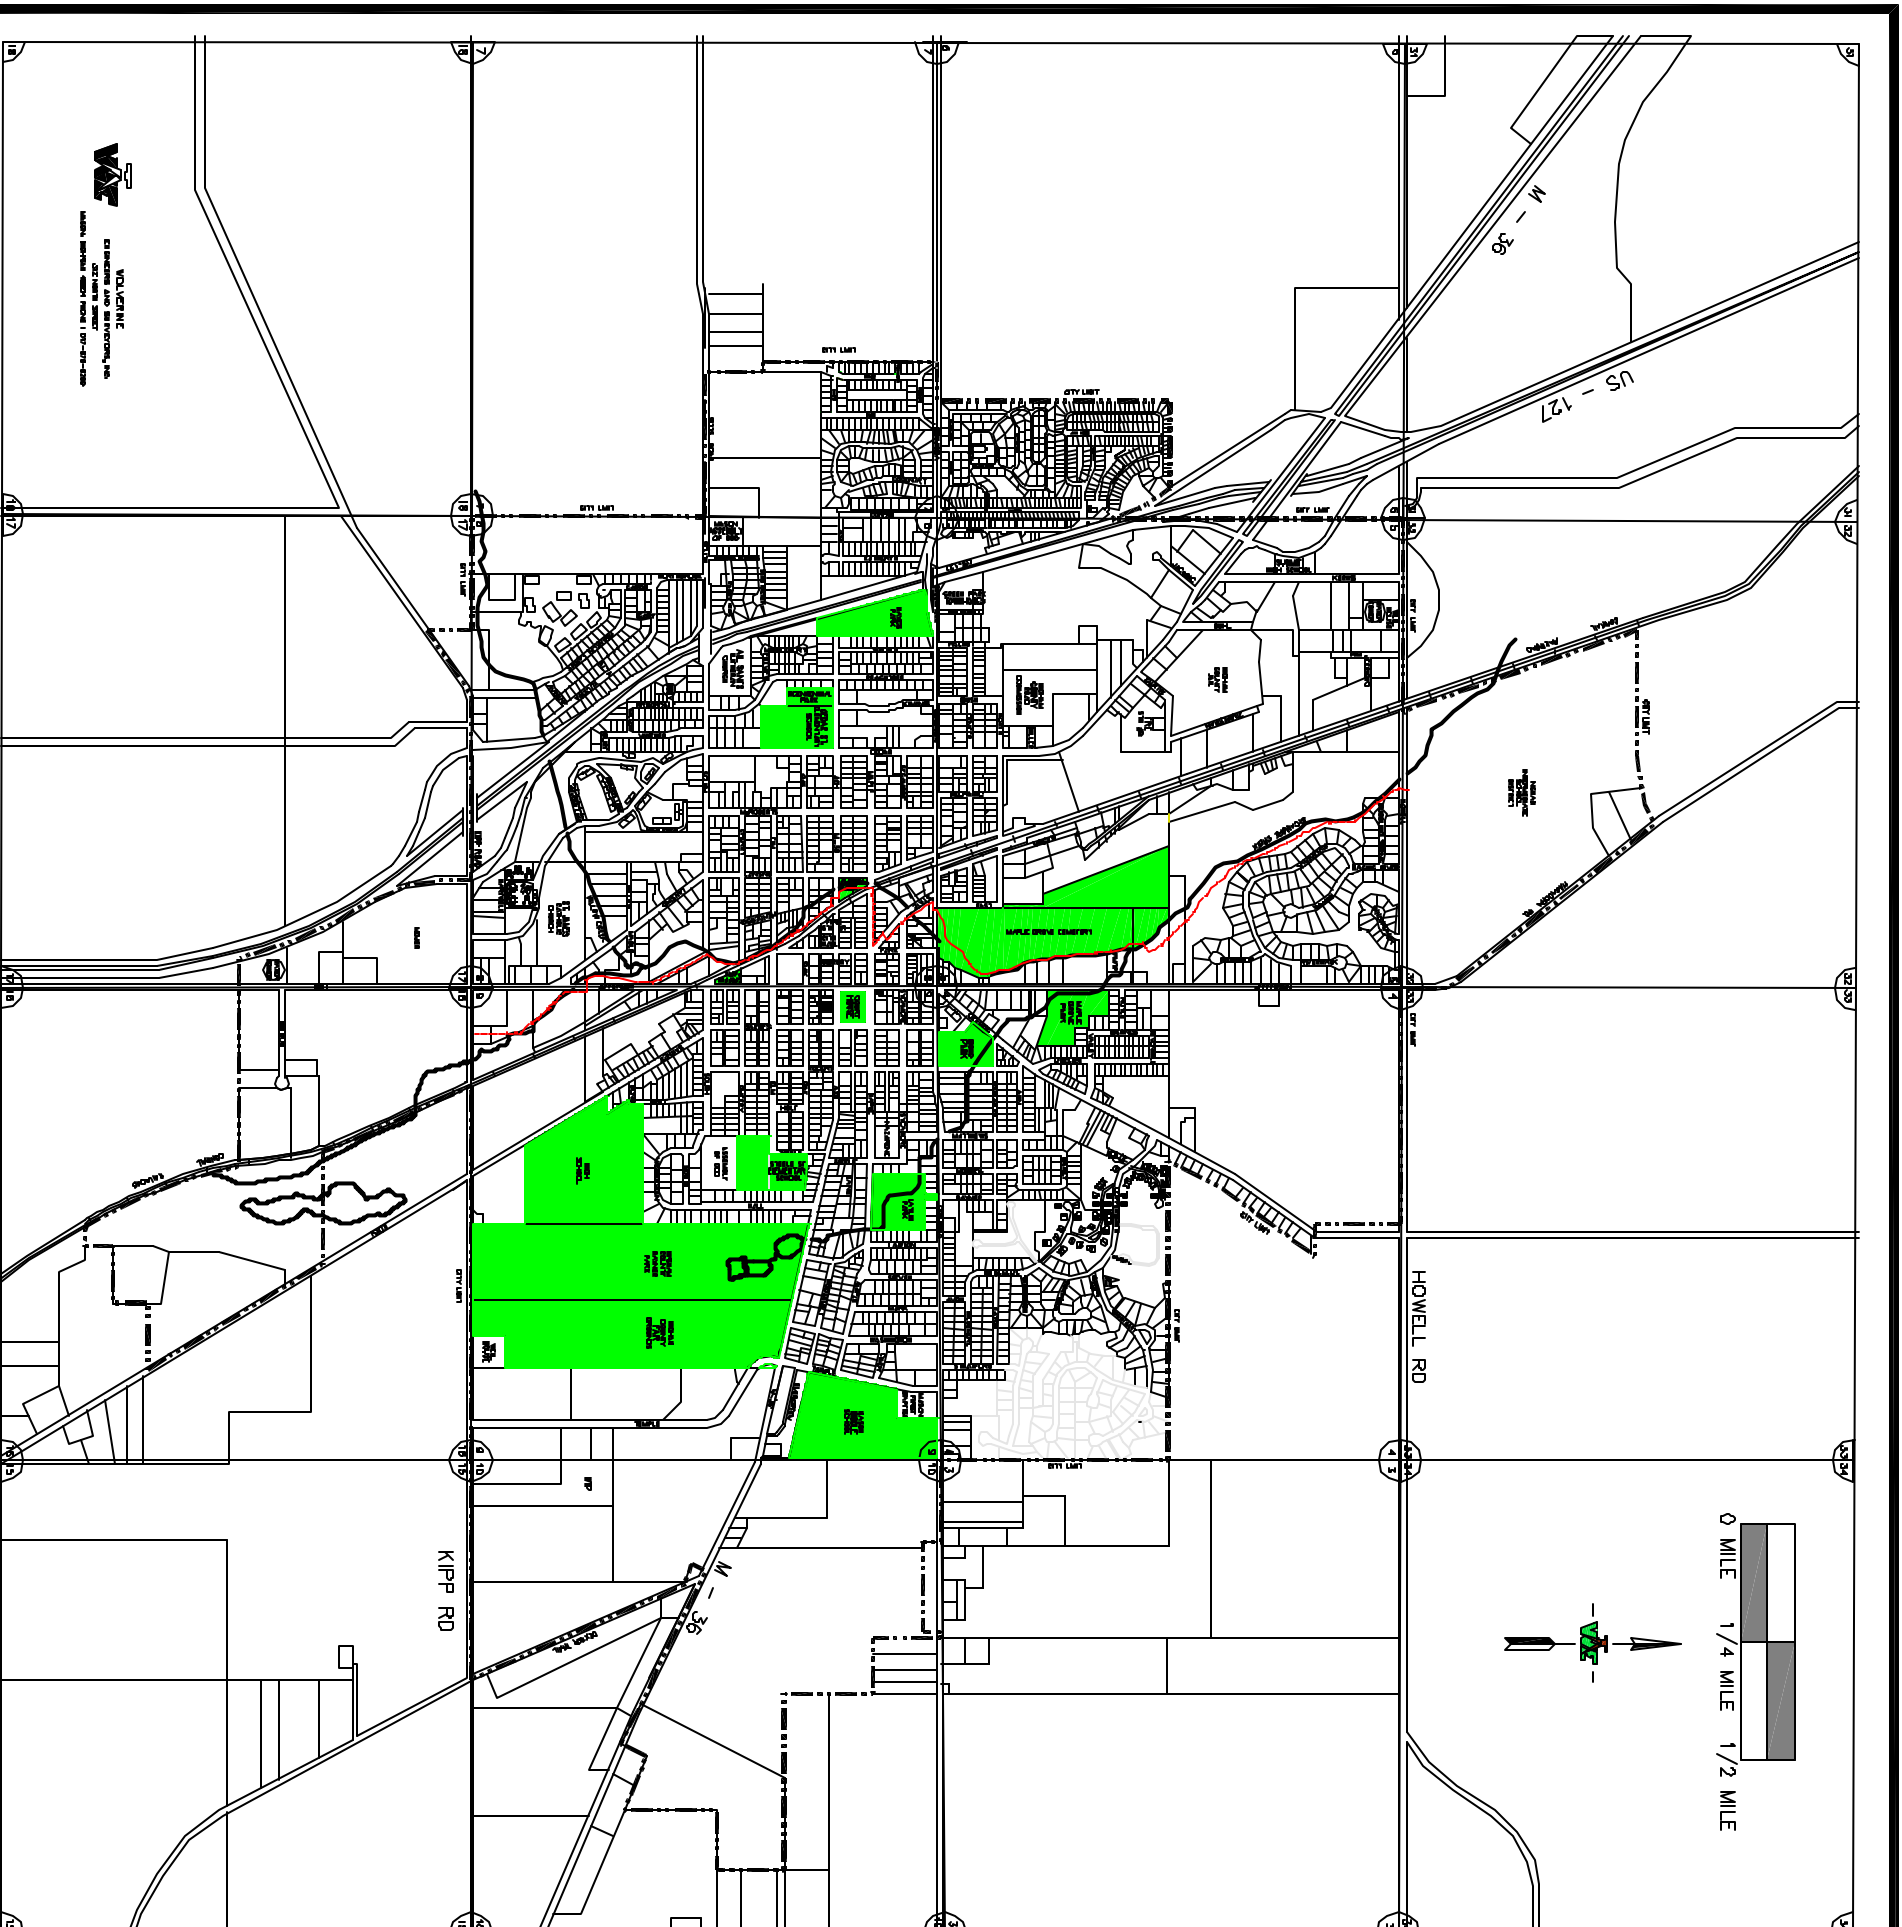

# City of Mason Recreation Areas

No Scale

## Legend

Recreation Areas

Hayhoe Riverwalk Trail

Draft