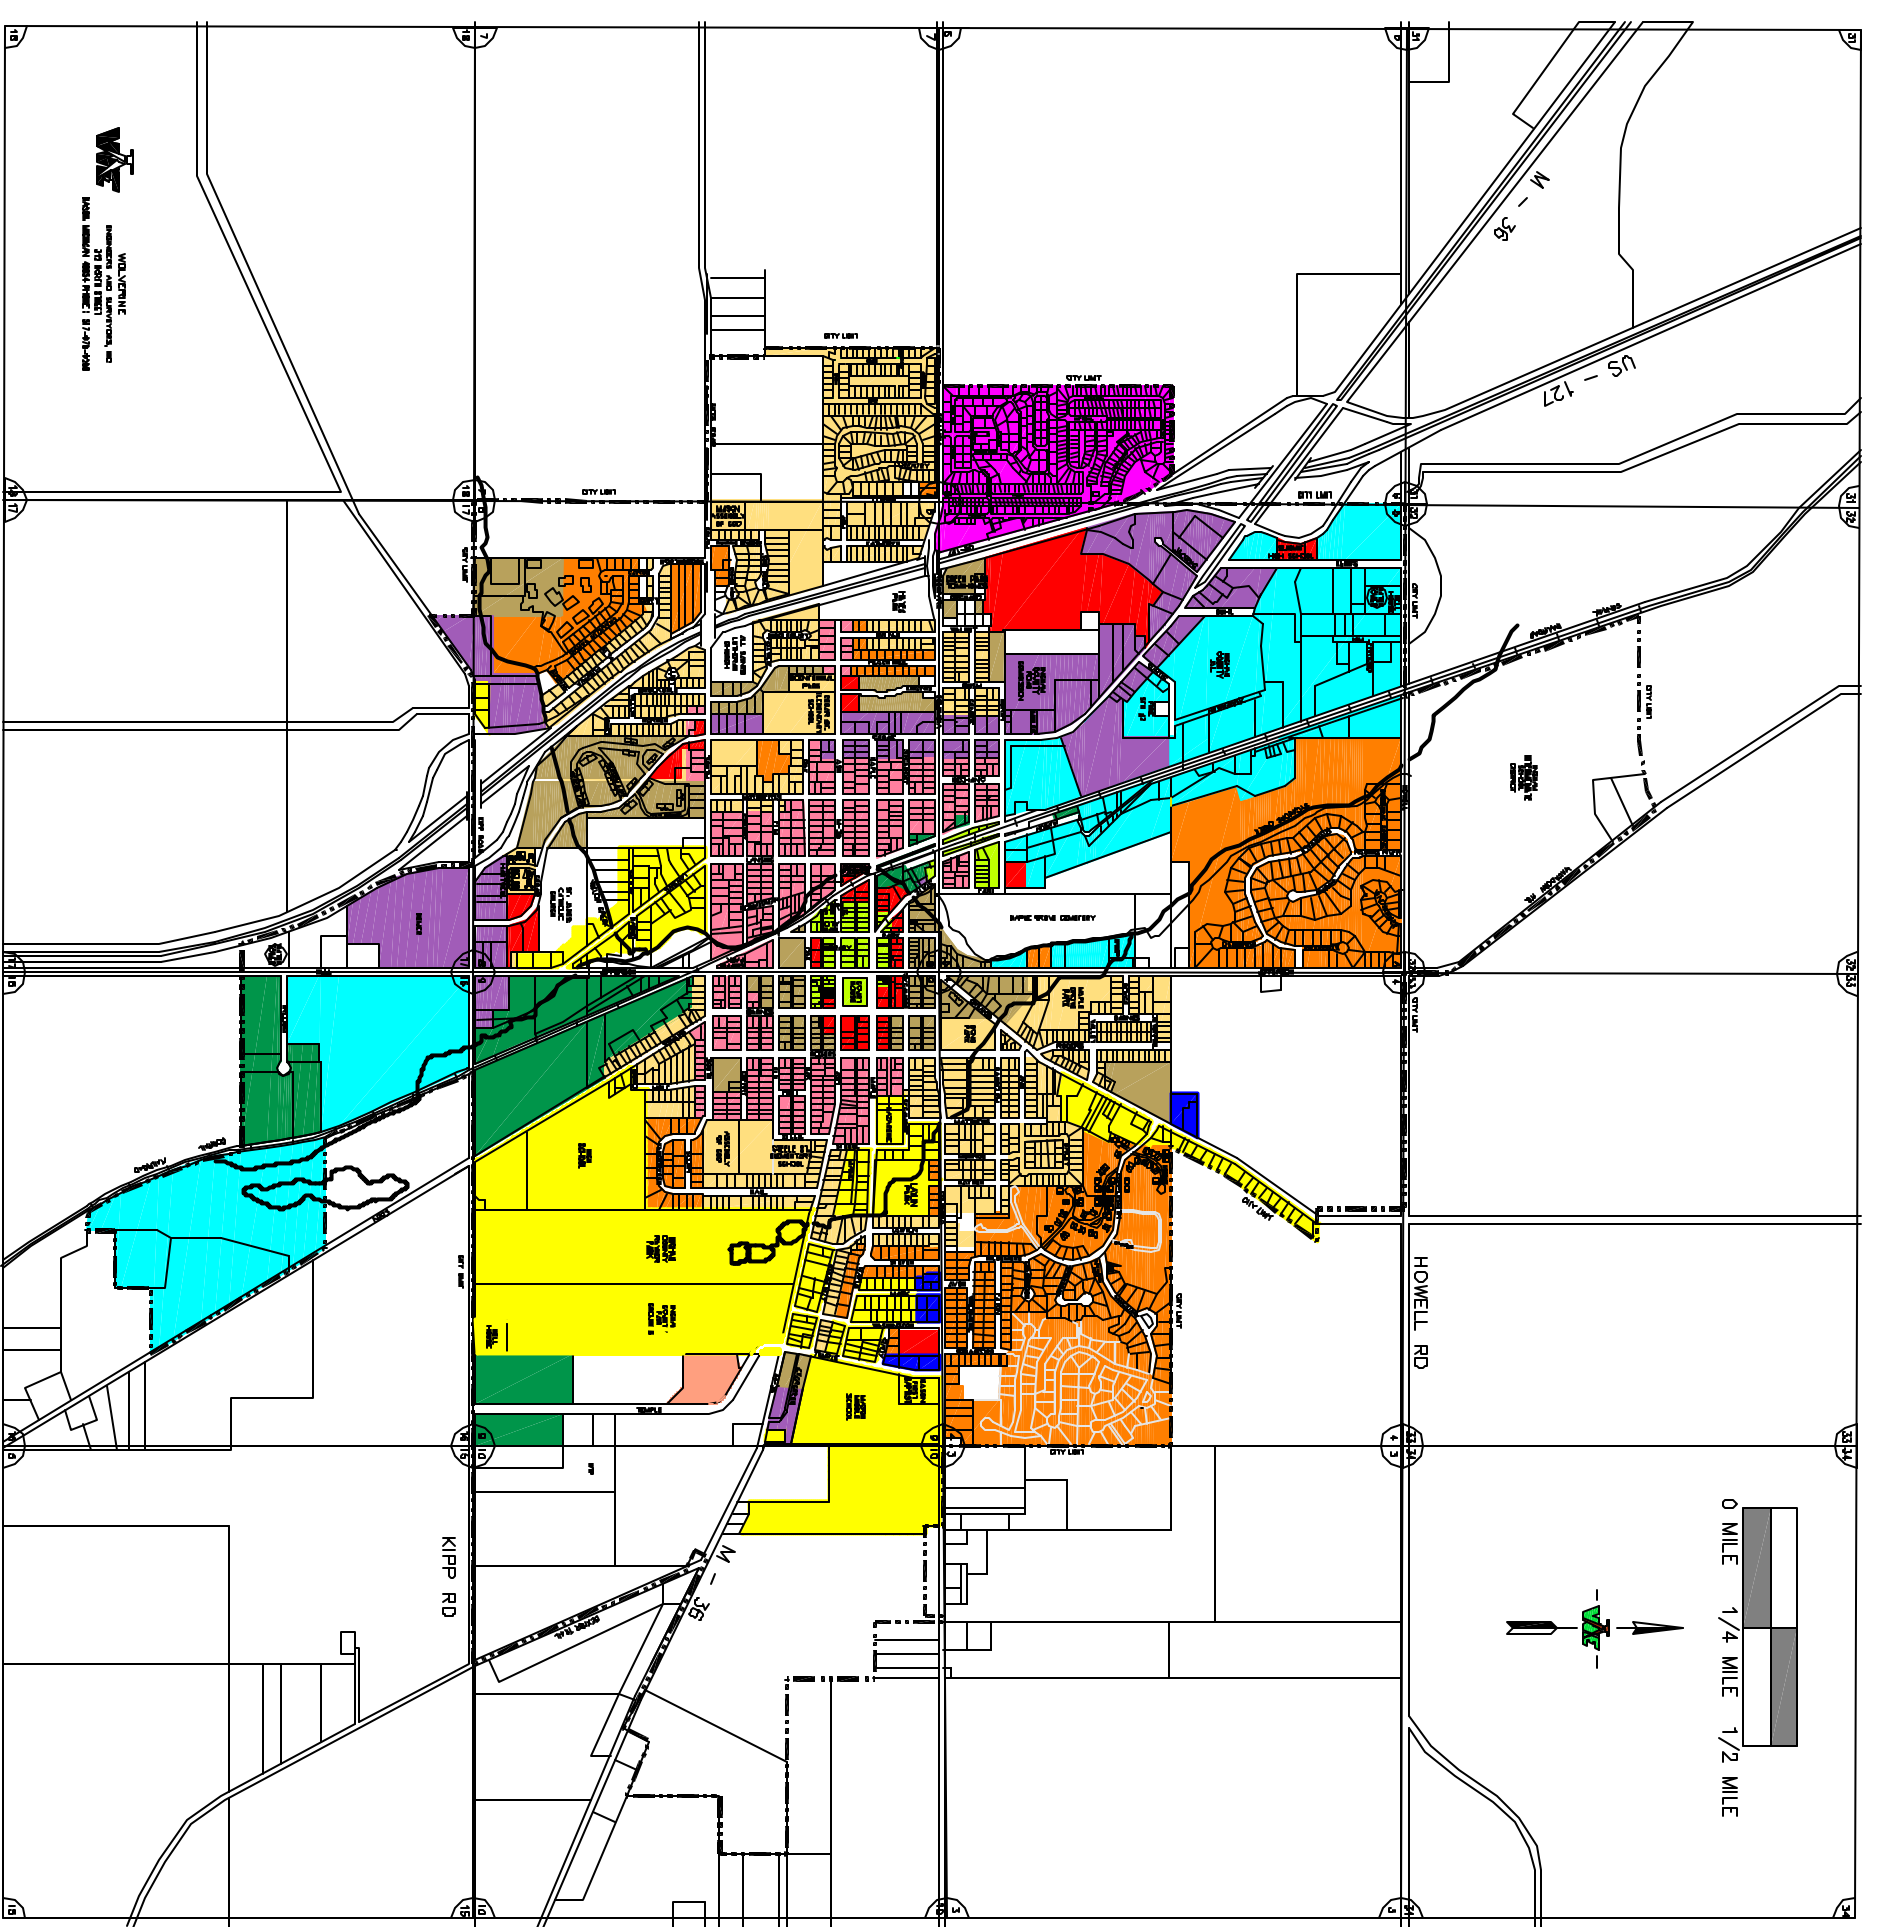

Mason Zoning

No Scale

- Legend**
-  RS-1 SINGLE FAMILY RESIDENTIAL DISTRICT
 -  RS-2 SINGLE FAMILY RESIDENTIAL DISTRICT
 -  RS-3 SINGLE FAMILY RESIDENTIAL DISTRICT
 -  AG SINGLE FAMILY AGRICULTURAL DISTRICT
 -  MH SINGLE FAMILY MOBILE HOME DISTRICT
 -  R2F TWO FAMILY RESIDENTIAL DISTRICT
 -  RM MULTIPLE FAMILY RESIDENTIAL DISTRICT
 -  O1 OFFICE DISTRICT
 -  O2 SPECIALIZED OFFICE DISTRICT
 -  C-1 CENTRAL BUSINESS DISTRICT
 -  C-2 GENERAL COMMERCIAL DISTRICT
 -  C-3 LOCAL COMMERCIAL DISTRICT
 -  M-1 LIGHT MANUFACTURING DISTRICT
 -  M-2 GENERAL MANUFACTURING DISTRICT
 -  PUD PLANNED UNIT DEVELOPMENT DISTRICT