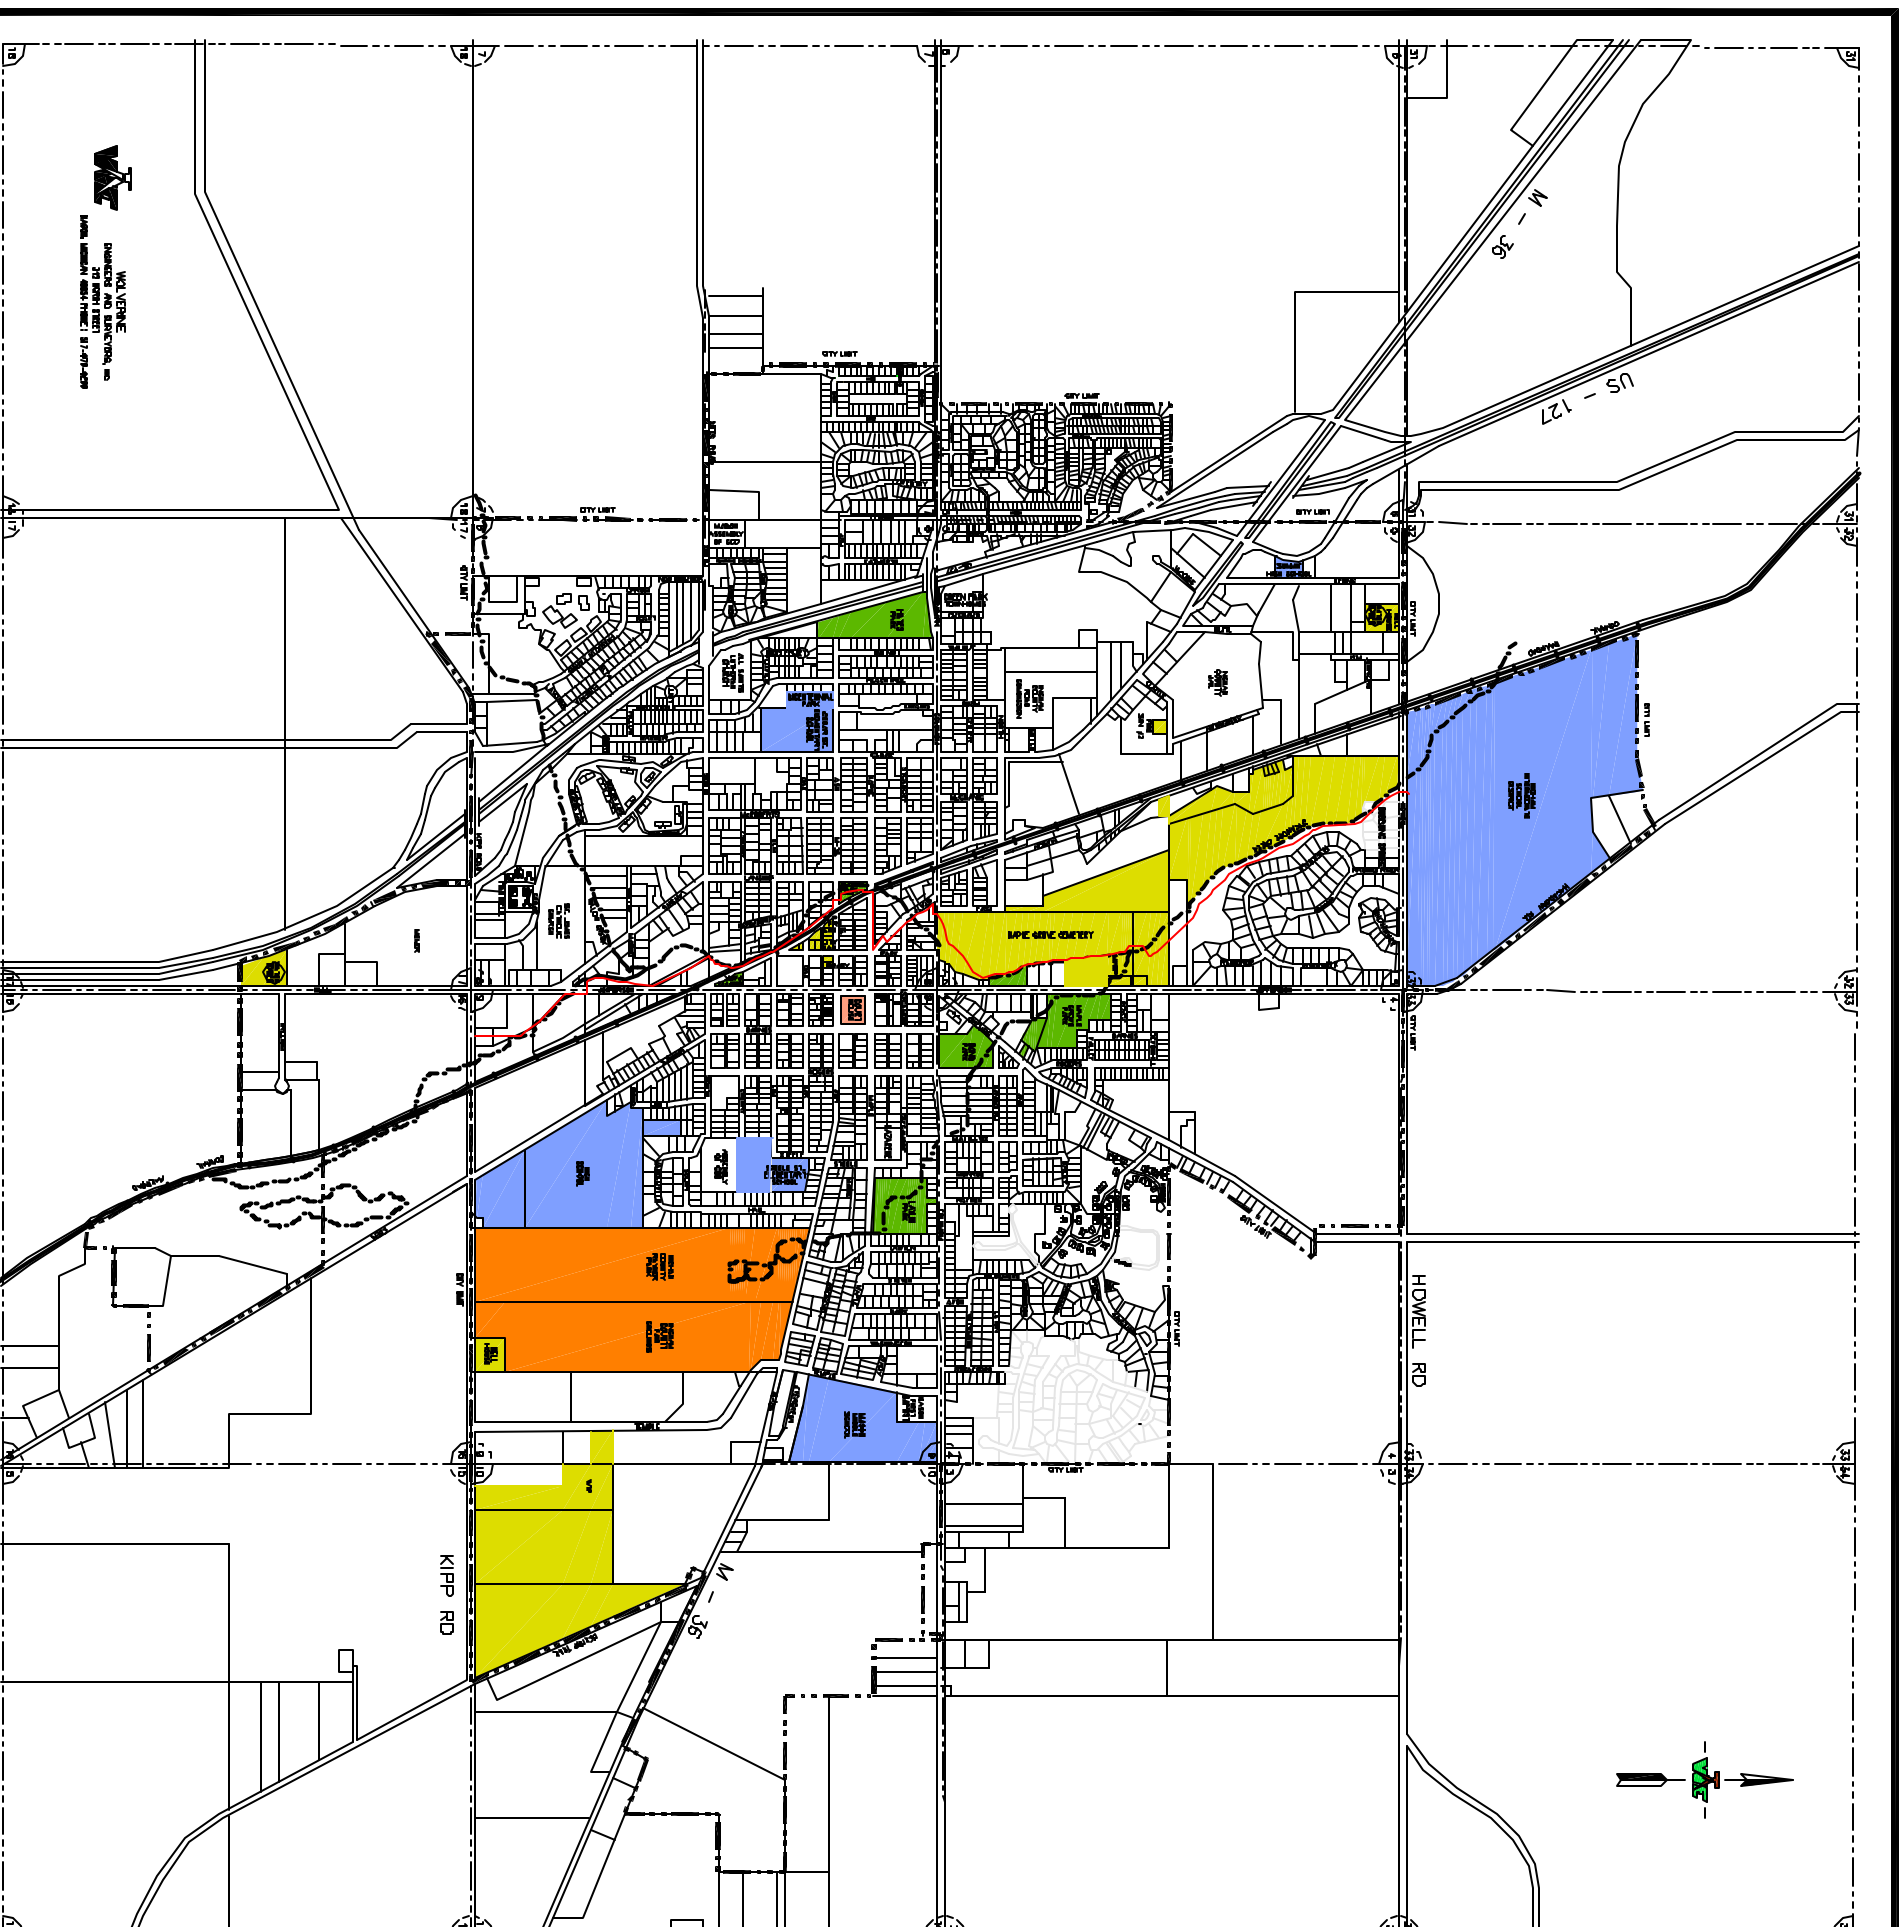

City of Mason Recreation Facilities & Publicly Owned Lands

No Scale

Legend

-  City Parks
-  City Property
-  County Parks
-  County Property
-  School Property
-  City Limits
-  Hayhoe Riverwalk Trail

Draft