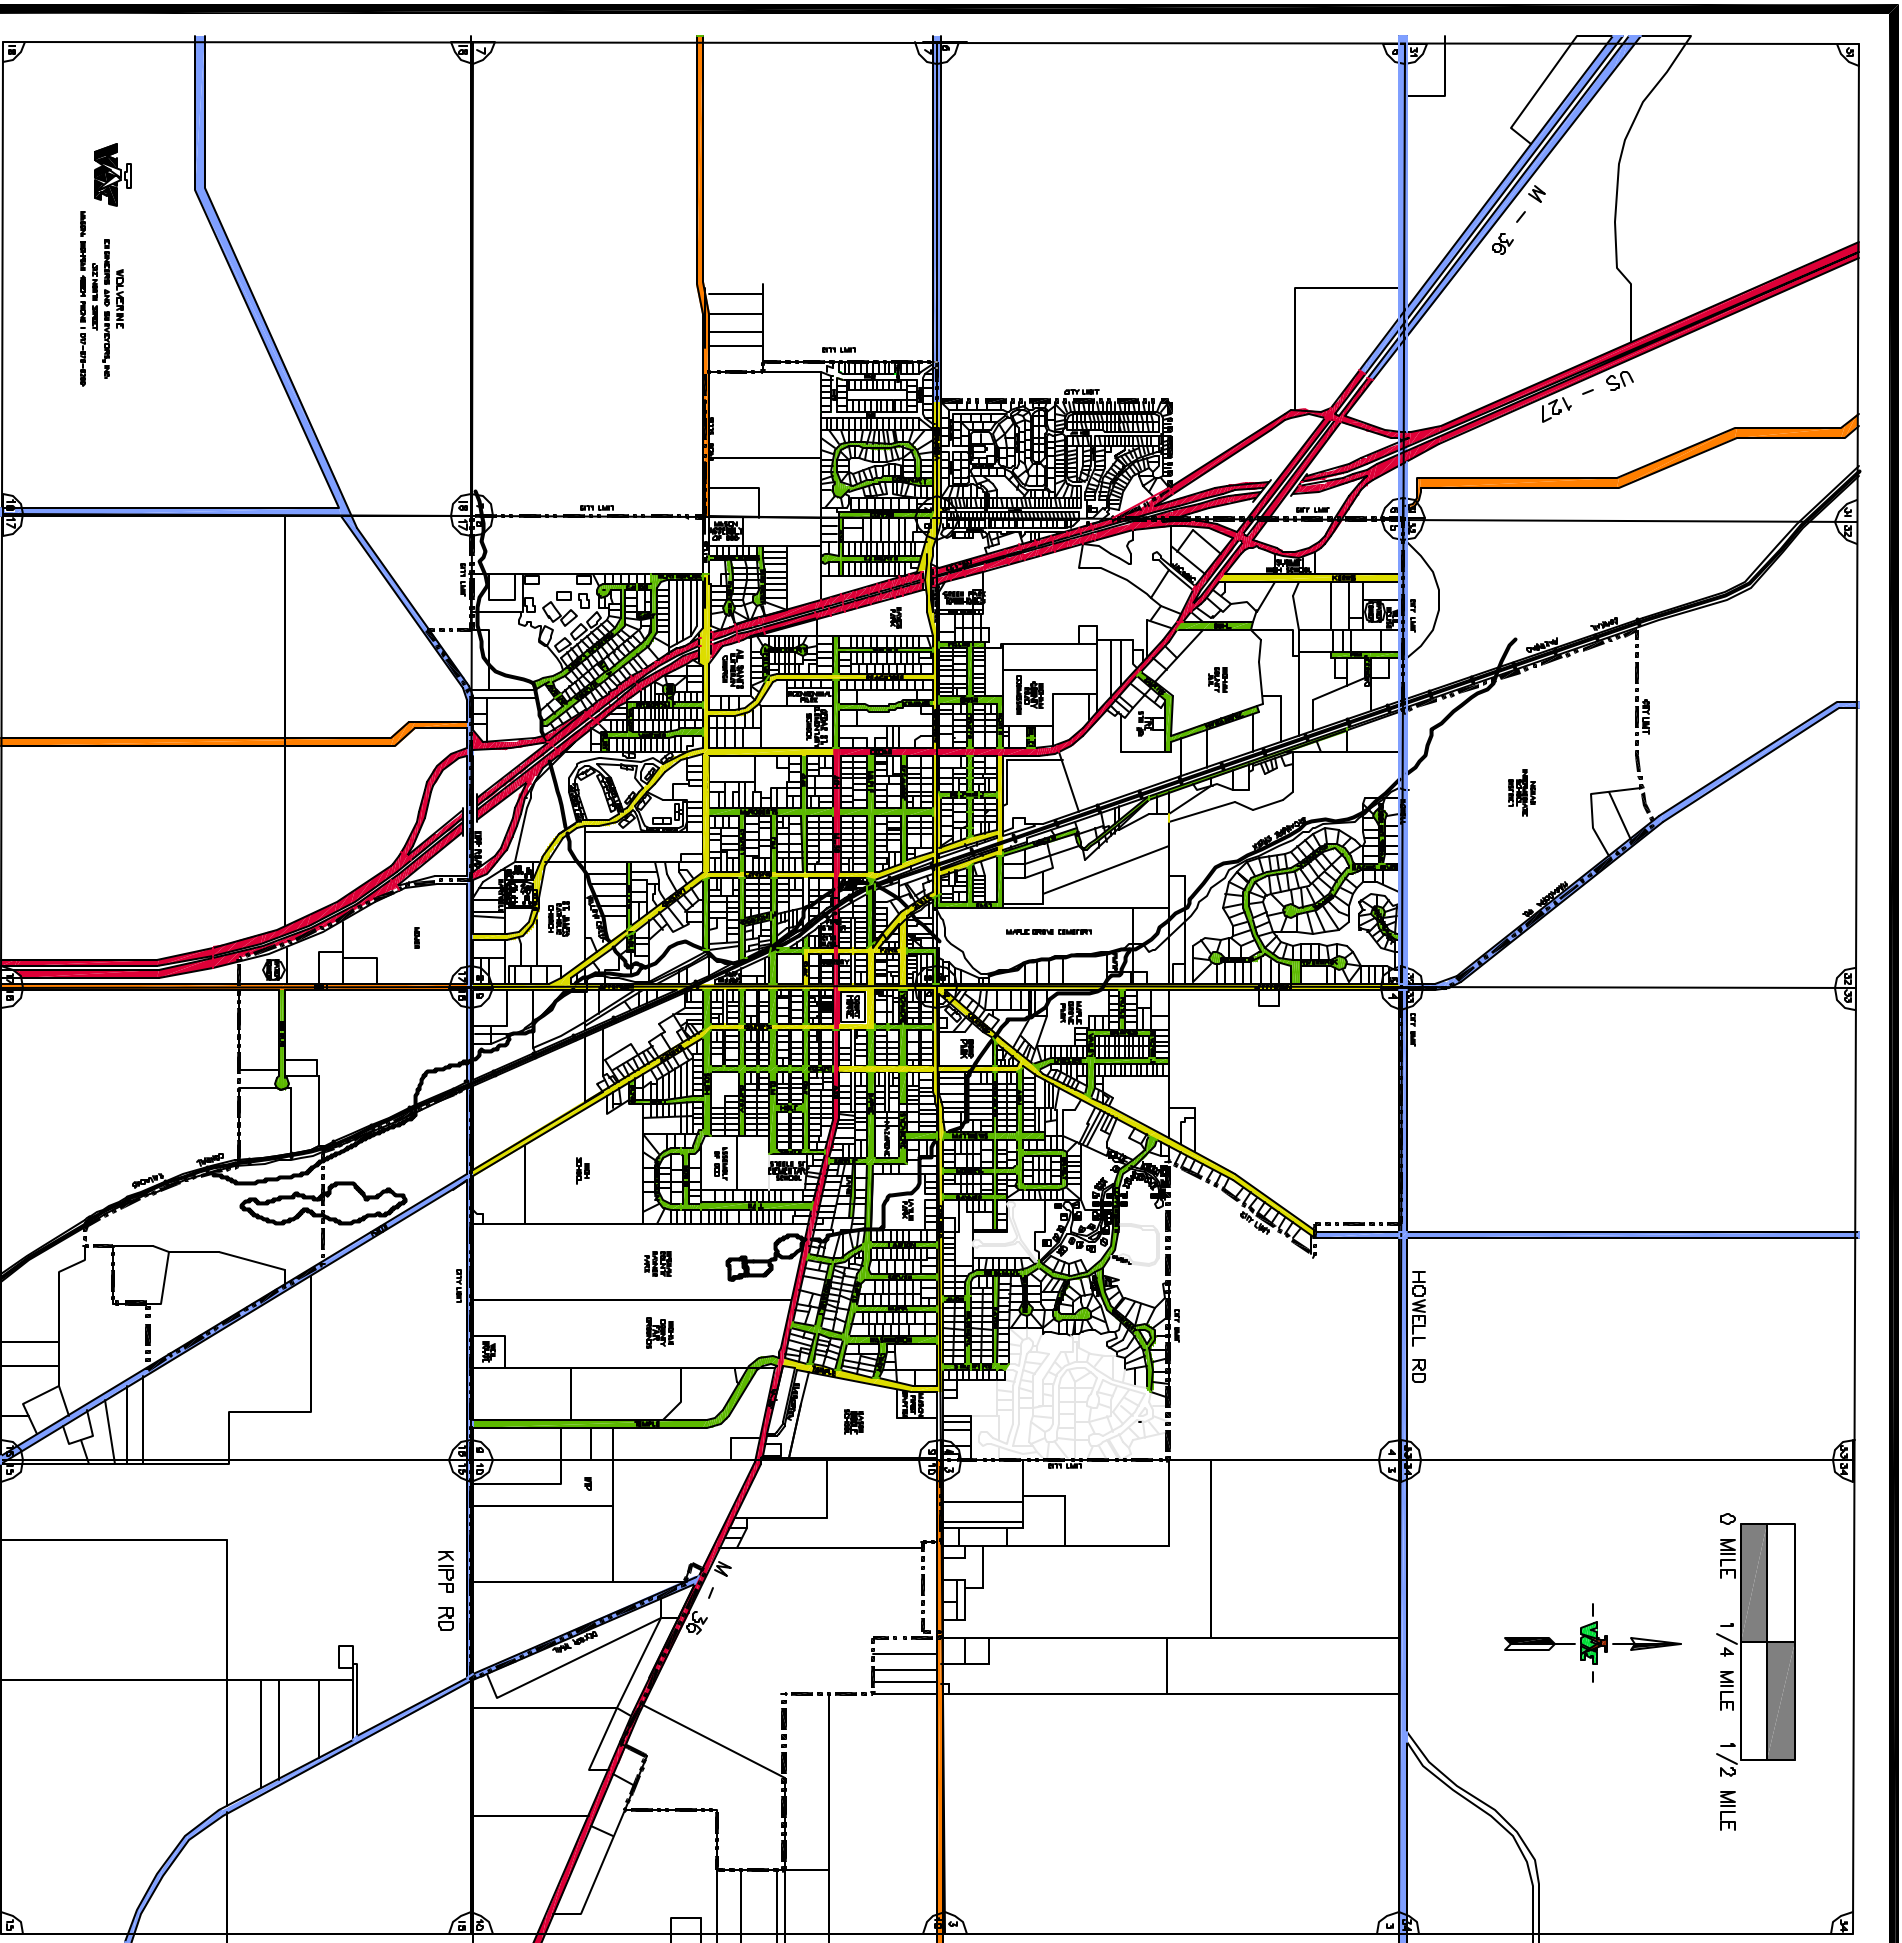

# Mason Streets MDOT Designations

No Scale

## Legend

-  City Streets
-  City Primary Street
-  County Road
-  County Primary Road
-  State Trunk Line
-  City Limits

Draft